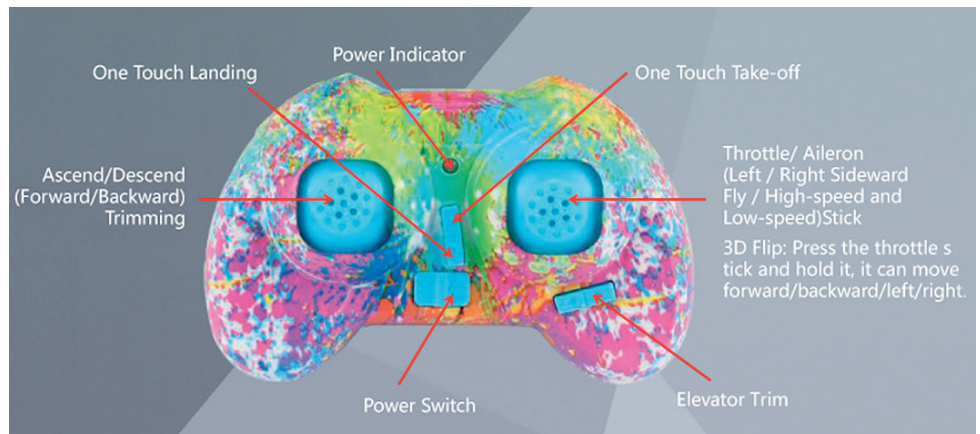

- Frequency: 2.4GHz
- 4 channel
- Gyro: 6 Axis
- Battery: 3.7V 150mAh Lipo
- Battery: (transmitter) 2xAAA (not incl)
- Flight time: aprox 5 minutes
- Flight radius: aprox 25m
- Flight height: aprox 25m
- Charging time: 30min
- LED: Spectacular Multicolour
- Size: 45x45x22mm
- Weight: 15g
- Blade: 30mm
- 3D flip
- USB charging cabel
- 2 x spare blades
- User manual
- Colourful
- Module to prevent overcharging
- High low speed
- 3 flying modes
- High Hold

## NANO FUO Auto take off/landing

- 3D flip
- One touch landing
- High Low speed
- Rotation while flying
- 3 flying modes
- High hold

Art.: CX-10D  
V.nr.: 462825

Jegindøvej 21, DK- 8800 Viborg  
+45 8928 1800 - salg@veste.dk