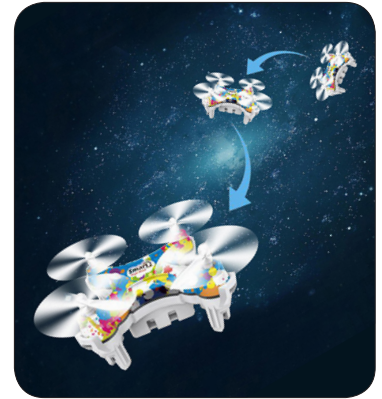

- Frequency: 2.4GHz
- 4 channel
- Gyro: 6 Axis
- Battery: 3.7V 150mAh Lipo
- Battery: (transmitter) 2xAAA (not incl)
- Flight time: aprox 5 minutes
- Flight radius: aprox 25m
- Flight height: aprox 25m
- Charging time: 30min
- LED: Spectacular Multicolour
- Size: 45x45x22mm
- Weight: 15g
- Blade: 30mm
- 3D flip
- USB charging cabel
- 2 x spare blades
- User manual
- Colourful
- Module to prevent overcharging
- High low speed
- 3 flying modes
- High Hold

## NANO FUO Auto take off/landing

- 3D flip
- One touch landing
- High Low speed
- Rotation while flying
- 3 flying modes
- High hold

Art.: CX-10D  
V.nr.: 462825

Jegindøvej 21, DK- 8800 Viborg  
+45 8928 1800 - salg@veste.dk