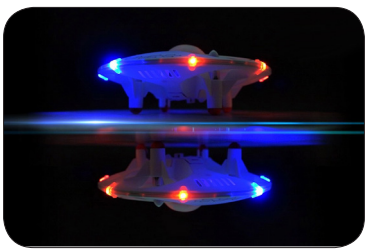

- 2.4Ghz
- 4ch.
- Size: 120x120x50mm
- Propellers: 40mm
- Weight: 52g
- Flying indoor / outdoor
- Headless mode
- Flip and Roll
- 6 Axis
- Battery: 3.7V 500mAh
- Battery: Transmitter 1,5V AA x4 (excl)
- Charging time: 90min.
- USB charging
- Flight time: approx 5min.
- Control distance: approx 30m
- LED lights
- Color: White
- Instruction manual
- Box size: 16,4x16,2x12,5cm
- Strong stability, easily implement various flight movements, stronger wind resistance, easier to control

Art.: CX-31
V.nr.: 463246

CX-31 Headless mode

- 2.4Ghz
- 360°
- 4 channels
- Gyro

CX-31 2.4 GHz 4-CH GYRO 360° HEADLESS FLYING LED INDOOR OUTDOOR

Jegindøvej 21, DK- 8800 Viborg
+45 8928 1800 - salg@veste.dk