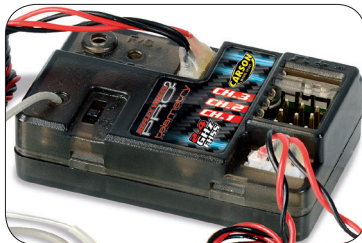

- Frequency: 2.4GHz
- 3 Channel
- FHSS
- Weight: 371g w/o batt.
- Display: LCD
- Power supply DC 4.8-6V=
- Steering trim
- Throttle trim
- Steering dual rate +
- Steering dual rate -
- Throttle dual rate +
- Throttle dual rate -
- France switch
- Stopwatch button
- Stopwatch indicator
- Sensor: Engine temperature
- Sensor: Rev speed of the Engine
- Sensor: ESC temperature

Art.: 500500038
V.nr.: 463322

Reflex wheel Pro 2 - 2.4GHz

Digital Proportional Radio Control System

• Telemetry

- LCD display
- +/- button
- CH button
- SEL button
- ST D/R+
- ST D/R-
- TH D/R+
- TH D/R-
- Power switch
- Grip handle
- Steering trim
- Steering wheel
- Throttle trim
- Throttle trigger
- Stopwatch button