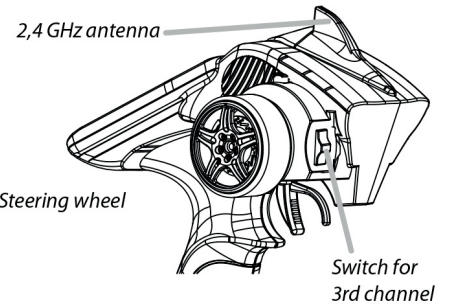

- Frequency: 2.4GHz
- 3 Channel
- FHSS
- Weight: 371g w/o batt.
- Display: LCD
- Power supply DC 4.8-6V=
- Steering trim
- Throttle trim
- Steering dual rate +
- Steering dual rate -
- Throttle dual rate +
- Throttle dual rate -
- France switch
- Stopwatch button
- Stopwatch indicator
- Sensor: Engine temperature
- Sensor: Rev speed of the Engine
- Sensor: ESC temperature

Art.: 500500038
V.nr.: 463322

Reflex wheel Pro 2 - 2.4GHz

Digital Proportional Radio Control System

• Telemetry

- LCD display
- +/- button
- CH button
- SEL button
- ST D/R+
- ST D/R-
- TH D/R+
- TH D/R-
- Power switch
- Grip handle
- Steering trim
- Steering wheel
- Throttle trim
- Throttle trigger
- Stopwatch button