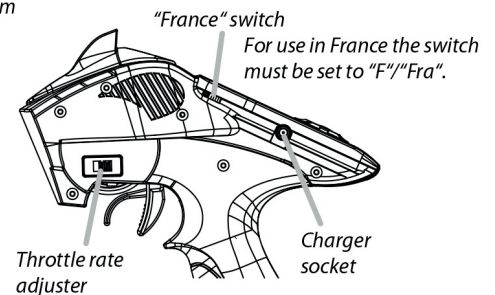

- Frequency: 2.4GHz
- 3 Channel
- FHSS
- Weight: 371g w/o batt.
- Display: LCD
- Power supply DC 4.8-6V=
- Steering trim
- Throttle trim
- Steering dual rate +
- Steering dual rate -
- Throttle dual rate +
- Throttle dual rate -
- France switch
- Stopwatch button
- Stopwatch indicator
- Sensor: Engine temperature
- Sensor: Rev speed of the Engine
- Sensor: ESC temperature

Art.: 500500038
V.nr.: 463322

Reflex wheel Pro 2 - 2.4GHz

Digital Proportional Radio Control System

• Telemetry

- LCD display
- +/- button
- CH button
- SEL button
- ST D/R+
- ST D/R-
- TH D/R+
- TH D/R-
- Power switch
- Grip handle
- Steering trim
- Steering wheel
- Throttle trim
- Throttle trigger
- Stopwatch button