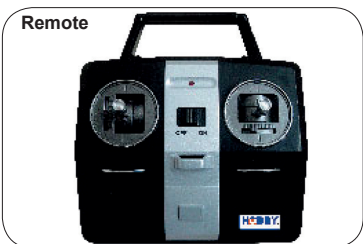

- Scale 1:20
- Digital Proportional
- 2.4 GHz
- Width: 215mm
- Height: 400mm
- Length: 670mm
- Net. Weight: 5.68kg
- Battery: 4x AA (not incl.)
- Battery: 8,4V 2000mAh Recharge(incl)
- Charger: 10,5V 500mA 1.8 VA (incl.)
- High Speed 550 motor
- Metal Propeller / Rudder
- Water cooling system
- Control distance: max 100m
- Full function - forward left/right
- Package size: 838x348x556mm
- Stand (incl.)
- 2 channel remote (incl)

Saint Princess RC 2.4GHz

So many lifelike details

With this highly detailed cruiser you can get close to the jetset.

Art.: 302
V.nr.: 541902

SAINT PRINCESS

Jegindøvej 21, DK- 8800 Viborg
+45 8928 1800 - salg@veste.dk