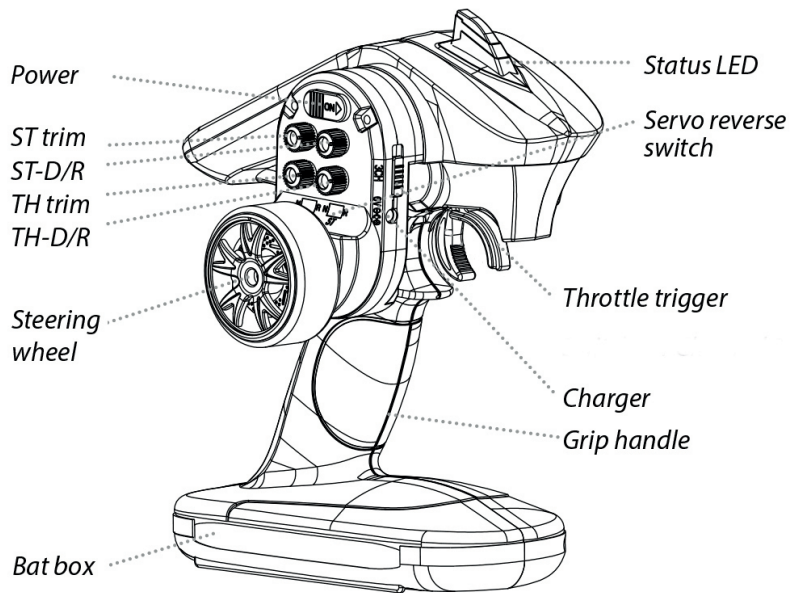

- Frequency: 2.4GHz
- 2 Channel
- FHSS
- Power supply DC 4.8-6V=
- Status LED
- Steering Trim
- Steering dual rate
- Throttle trim
- Throttle dual rate

Art.: 500500052
V.nr.: 566125

Reflex wheel Pro 3 - 2.4GHz

Digital Proportional Radio Control System

Receiver: 4.8 - 11.1V

All brands available for Danish customers. For specific brands available in your country please contact us.
Only whole sale, no sale to END users – Please contact your nearest Dealer.