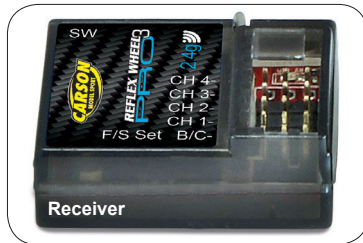

- Frequency: 2.4GHz
- 2 Channel
- FHSS
- Power supply DC 4.8-6V=
- Status LED
- Steering Trim
- Steering dual rate
- Throttle trim
- Throttle dual rate

Art.: 500500052
V.nr.: 566125

Reflex wheel Pro 3 - 2.4GHz

Digital Proportional Radio Control System

Receiver: 4.8 - 11.1V

All brands available for Danish customers. For specific brands available in your country please contact us.
Only whole sale, no sale to END users – Please contact your nearest Dealer.